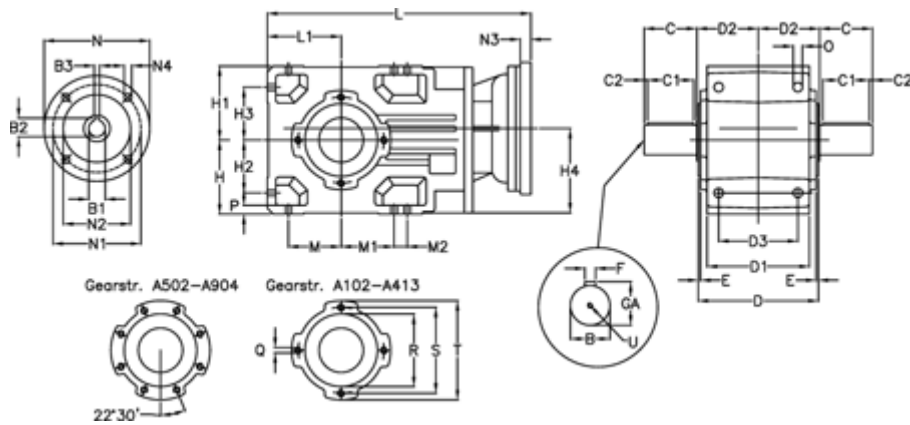

Article number: 29600226052220
 Description: Bevel helical gearbox
 A203UD-260,5-P63B5

Measures

B = 30	D1 = 110	H1 = 80	M2 = 0	Q = M8x15
B1 = 11	D2 = 73	H2 = 60.0	N = 140	R = 95
B2 = 12.8	D3 = 90	H3 = 60.0	N1 = 115	S = 115
B3 = 4	Description = A203UD-xx-P63 B5	H4 = 93.0	N2 = 95	T = 140
C = 60	E = 3.0	L = 361.5	N3 = 0	U = M10x22
C1 = 50	F = 10	L1 = 80	N4 = M8x19	
C2 = 5.0	GA = 33.0	M = 60.0	O = 9.5	
D = 136	H = 80	M1 = 60.0	P = 9	